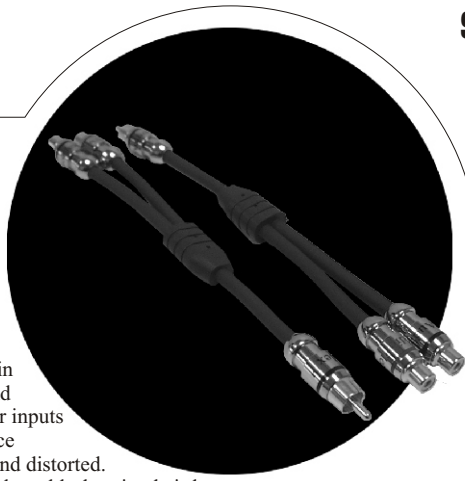

BUFFY

Buffered "Y" Connector

Buffy The Dual-Zone Distortion Slayer!

Two-zone systems require buffered connections. If one receiver shorts its inputs when off, the other receiver will sound distorted when playing the common source. Kenwood, Pioneer and certain high-end Yamaha, Denon and Marantz receivers short their inputs when off. As a result, a source connected via a "Y" will sound distorted. End customer nightmares and troubleshooting hair loss-- specify the Buffy in all dual zone systems.

Passively Buffered "Y" Connector
1 Male RCA Plug to 2 Female RCA Jacks
Packaged in Pairs

BUFFY	Buffered "Y" Connector
-------	------------------------

SPKCNV

Speaker to Line Level Converter *Create a Stereo Pre-amp Output Anywhere!*

Spring Clip Speaker Inputs
 2 Female RCA Jack Outputs
 3.5"W x 1.25"H x 1.125"D

SPKCNV	Speaker to Line Level Converter
--------	---------------------------------

RCLL-1

Introducing the new RCLL-1 remote controlled line level volume control. See page R8 for full details.

LLP-1/ ISV-1

Line Level Volume Controls

Continuously Variable Line-Level Output.
 1 Stereo Input, 1 Stereo Output
 RCA Jacks
 Passive - No Loss Design
 Table Top (ISV-1): 6"W x 2.75"H x 5"D
 In-wall (LLP-1): Fits single gang box