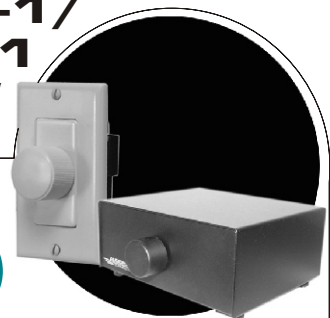

Passively Buffered "Y" Connector
1 Male RCA Plug to 2 Female RCA Jacks
Packaged in Pairs

BUFFY	Buffered "Y" Connector
-------	------------------------

SPKCNV

Speaker to Line Level Converter *Create a Stereo Pre-amp Output Anywhere!*

Spring Clip Speaker Inputs
 2 Female RCA Jack Outputs
 3.5"W x 1.25"H x 1.125"D

SPKCNV	Speaker to Line Level Converter
--------	---------------------------------

RCLL-1

Introducing the new RCLL-1 remote controlled line level volume control. See page R8 for full details.

Input Expansion

IS-6

Input Expander

6 Stereo Inputs / 1 Stereo Output or
 1 Stereo Input / 6 Stereo Outputs
 RCA Jacks
 Passive-No Loss Design
 6"W x 2.75"H x 5"D

IS-6	Input Expander
------	----------------

LLP-1/ ISV-1

Line Level Volume Controls

Continuously Variable Line-Level Output.
 1 Stereo Input, 1 Stereo Output
 RCA Jacks
 Passive - No Loss Design
 Table Top (ISV-1): 6"W x 2.75"H x 5"D
 In-wall (LLP-1): Fits single gang box