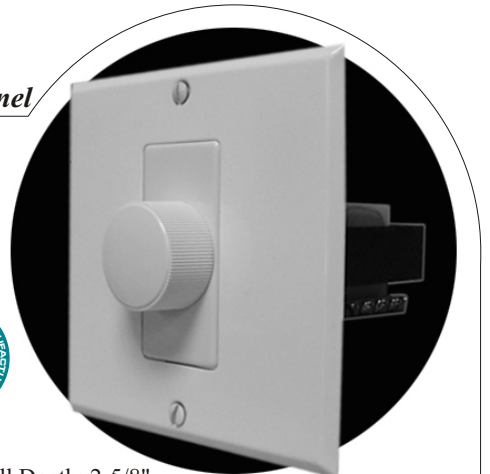

VC75 / VC200

In-Wall Volume Controls

Finely adjust each room's volume via our pop-free twelve step switch technology. The VC75 is rated at 25 watts RMS / 75 watts audio while the VC200 is rated at 72 watts RMS / 216 watts audio

UL® Listed

VC75 Overall Depth: 2"
VC200 Overall Depth: 2-3/8"

Depluggable Connectors Now Standard!

VC300

VC300 Suitable for use with Amplifiers up to 300 watts per channel

Finely adjust each room's volume via our pop-free twelve step switch technology. This volume control is rated at 100 watts RMS / 300 watts audio.

Designed for performance, the VC300 delivers attenuation of 34 dB with a frequency response of 35Hz to 20kHz plus or minus 0.5 dB.

*Please Specify Standard Style or Decora® and Plate Color
Decora® is available only in White or Ivory metal*

MODEL NUMBER	
VC300S	300 Watt, Standard style plate
VC300D	300 Watt, Decora style plate
VC300S OPT	300 Watt, OptiMatch, Standard style plate
VC300D OPT	300 Watt, OptiMatch, Decora style plate

Overall Depth: 2-5/8"