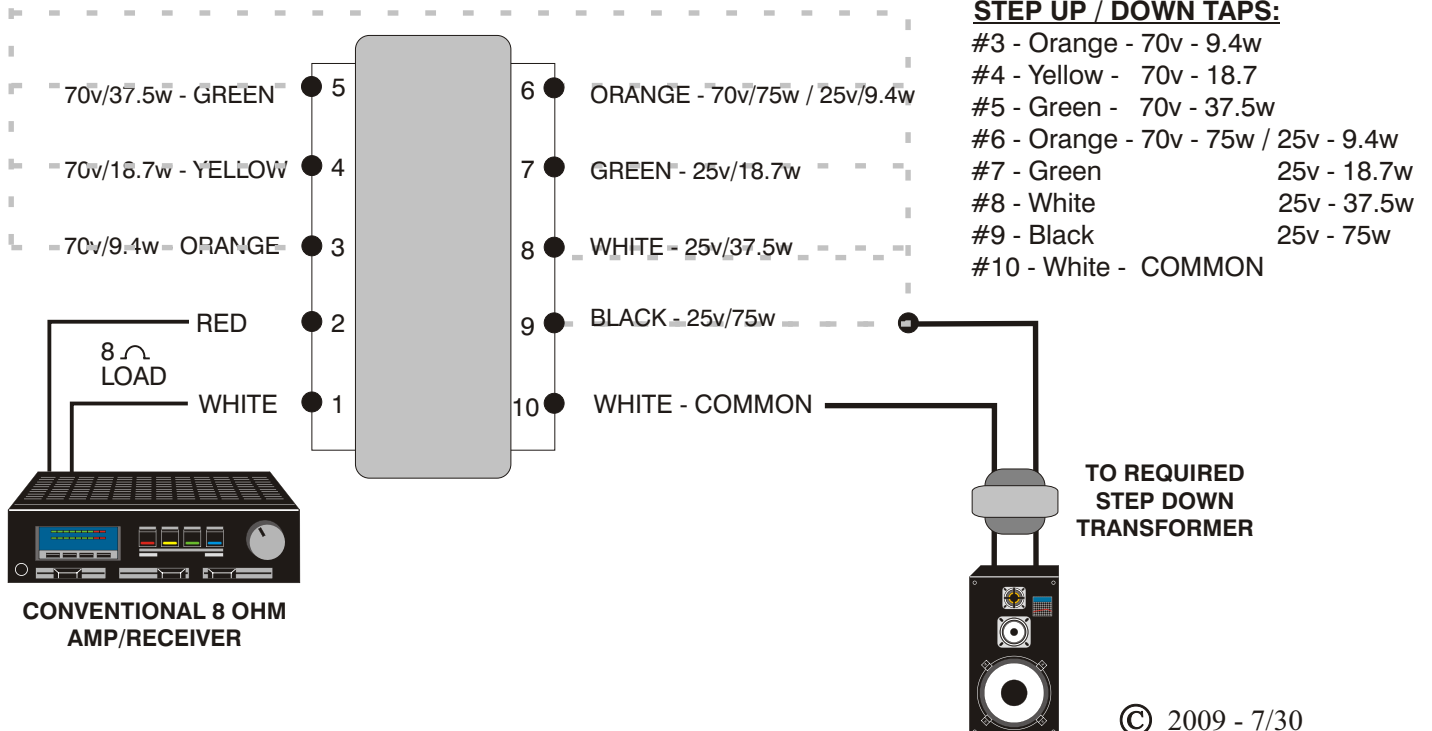

AUDIOPLEX[®] TECHNOLOGY

25/70 VOLT 75 WATT TRANSFORMER

STEP DOWN

25/70 VOLT CONNECTIONS

Refer to drawing at left to use as a step-down (speaker) transformer
 Refer to drawing below to use as a step-up (amplifier) transformer
 Speaker or Amp connects to White (1) and Red (2) wires
 Connect 25 or 70 volt common line to White (10).
 Connect other 25 or 70 volt line to tap as specified in chart below.
 Note taps 3-6 are used for 70 volts, 6-9 are used for 25 volts.

STEP UP

STEP UP / DOWN TAPS:

- #3 - Orange - 70v - 9.4w
- #4 - Yellow - 70v - 18.7
- #5 - Green - 70v - 37.5w
- #6 - Orange - 70v - 75w / 25v - 9.4w
- #7 - Green 25v - 18.7w
- #8 - White 25v - 37.5w
- #9 - Black 25v - 75w
- #10 - White - COMMON