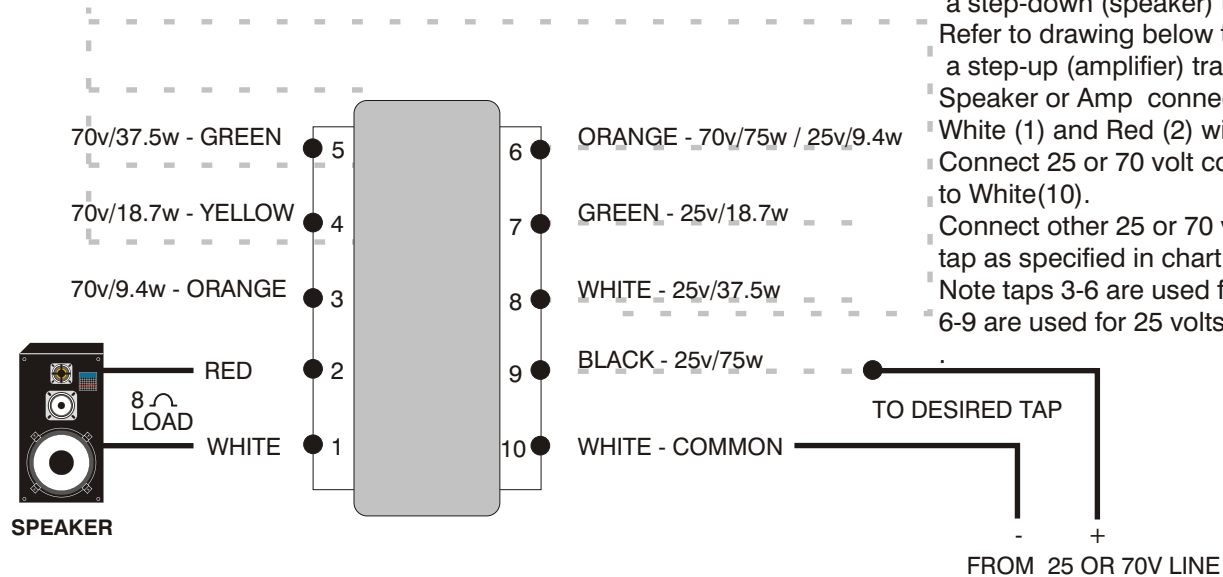

AUDIOPLEX[®] TECHNOLOGY

25/70 VOLT 75 WATT TRANSFORMER

STEP DOWN

25/70 VOLT CONNECTIONS

Refer to drawing at left to use as a step-down (speaker) transformer
 Refer to drawing below to use as a step-up (amplifier) transformer
 Speaker or Amp connects to White (1) and Red (2) wires
 Connect 25 or 70 volt common line to White (10).
 Connect other 25 or 70 volt line to tap as specified in chart below.
 Note taps 3-6 are used for 70 volts, 6-9 are used for 25 volts.

STEP UP

STEP UP / DOWN TAPS:

- #3 - Orange - 70v - 9.4w
- #4 - Yellow - 70v - 18.7
- #5 - Green - 70v - 37.5w
- #6 - Orange - 70v - 75w / 25v - 9.4w
- #7 - Green 25v - 18.7w
- #8 - White 25v - 37.5w
- #9 - Black 25v - 75w
- #10 - White - COMMON