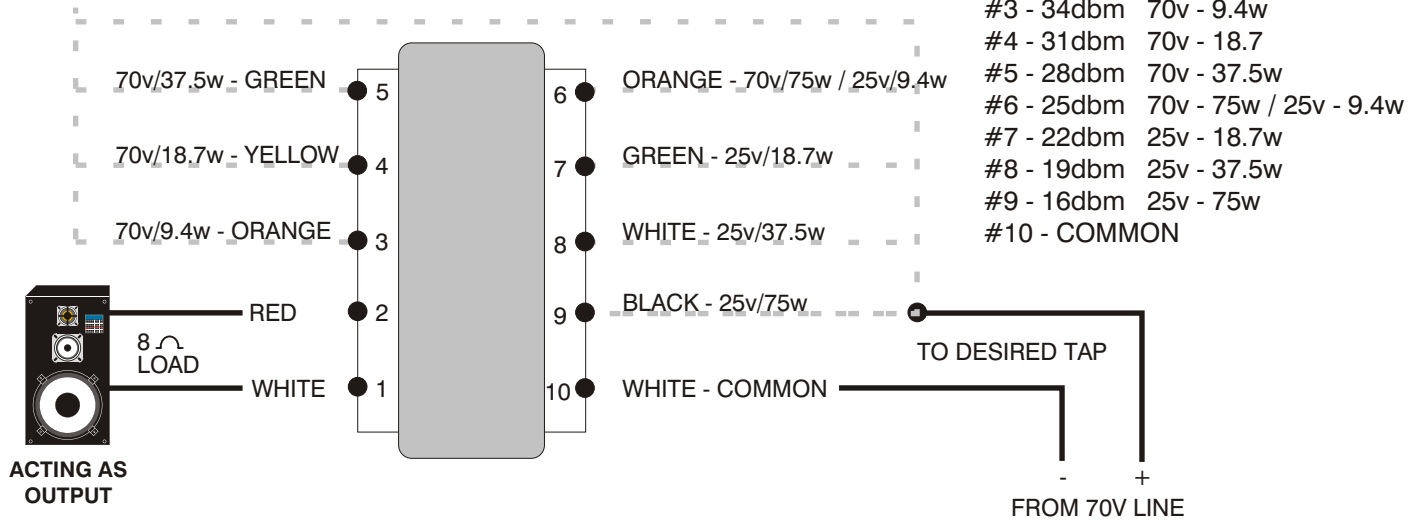

AUDIOPLEX®

TECHNOLOGY

25/70 VOLT 75 WATT TRANSFORMER

STEP DOWN