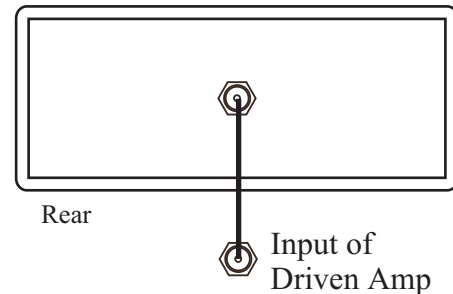

INSTALLATION MANUAL

702L

70 Volt to Line Level Audio Converter

The 702L converts a 70 volt constant voltage signal to line level. It is used to allow an amplifier with 70 volt output to drive second amplifier with a line level input. The output is transformer isolated from the 70 volt system. The device uses one watt of power from the 70 volt line.

Use two units for stereo.

INPUT CONNECTIONS

Connect your 70 volt system output to the binding post terminals on the 702L. It can be connected in parallel with other 70 volt devices. It presents a 1 watt load to the 70 volt system.

Front

OUTPUT CONNECTIONS

Connect the input of the driven amplifier or other device to the RCA jack output of the 702L. If the amplifier has stereo inputs, a Y connector cable such as the Audioplex Y-2M may be used.