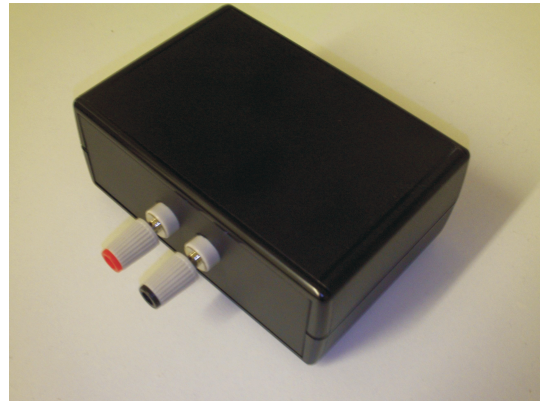

INSTALLATION MANUAL

702L

70 Volt to Line Level Audio Converter

The 702L converts a 70 volt constant voltage signal to line level. It is used to allow an amplifier with 70 volt output to drive second amplifier with a line level input. The output is transformer isolated from the 70 volt system. The device uses one watt of power from the 70 volt line.

Use two units for stereo.

INPUT CONNECTIONS

Connect your 70 volt system output to the binding post terminals on the 702L. It can be connected in parallel with other 70 volt devices. It presents a 1 watt load to the 70 volt system.

Front

OUTPUT CONNECTIONS

Connect the input of the driven amplifier or other device to the RCA jack output of the 702L. If the amplifier has stereo inputs, a Y connector cable such as the Audioplex Y-2M may be used.