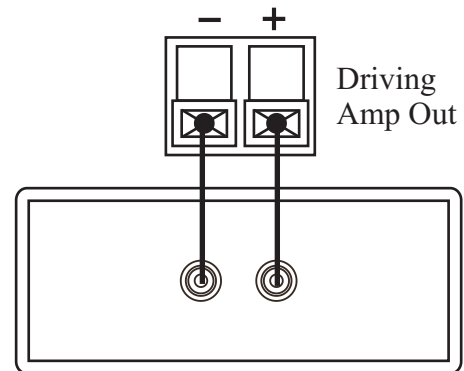

INSTALLATION MANUAL

702L

70 Volt to Line Level Audio Converter

The 702L converts a 70 volt constant voltage signal to line level. It is used to allow an amplifier with 70 volt output to drive second amplifier with a line level input. The output is transformer isolated from the 70 volt system. The device uses one watt of power from the 70 volt line.

Use two units for stereo.

INPUT CONNECTIONS

Connect your 70 volt system output to the binding post terminals on the 702L. It can be connected in parallel with other 70 volt devices. It presents a 1 watt load to the 70 volt system.

Front

OUTPUT CONNECTIONS

Connect the input of the driven amplifier or other device to the RCA jack output of the 702L. If the amplifier has stereo inputs, a Y connector cable such as the Audioplex Y-2M may be used.