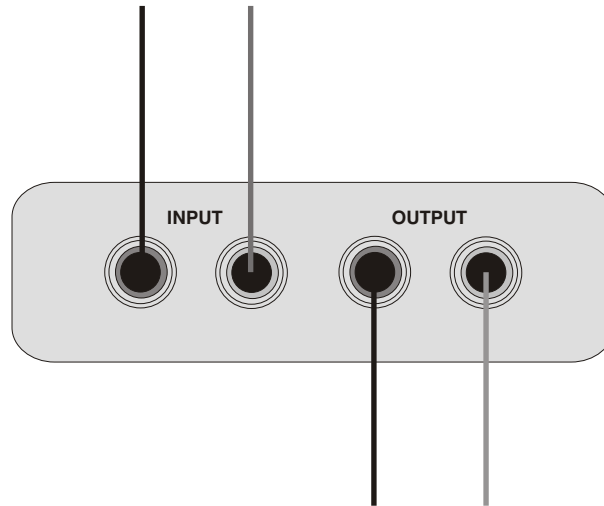

## MODEL LLSC-1 LINE LEVEL STEREO TO MONO CONVERTER

### WIRING DIAGRAM

STEREO INPUT FROM AMPLIFIER TAPE LOOP OUT

MONO OUTPUT TO AMPLIFIER TAPE LOOP IN