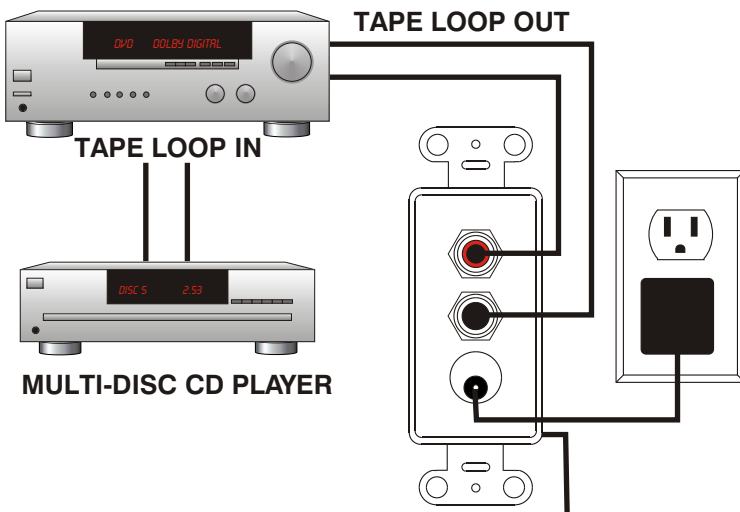

C5AK AUDIO KIT PATENT APPLIED FOR
WIRING CHART

*** IMPORTANT**

Please note that the wire locations are different on the transmitter and video receiver plates.

TYPICAL C5AK DRIVER PLATE APPLICATION

MAIN AUDIO SYSTEM

REMOTE AUDIO SYSTEM