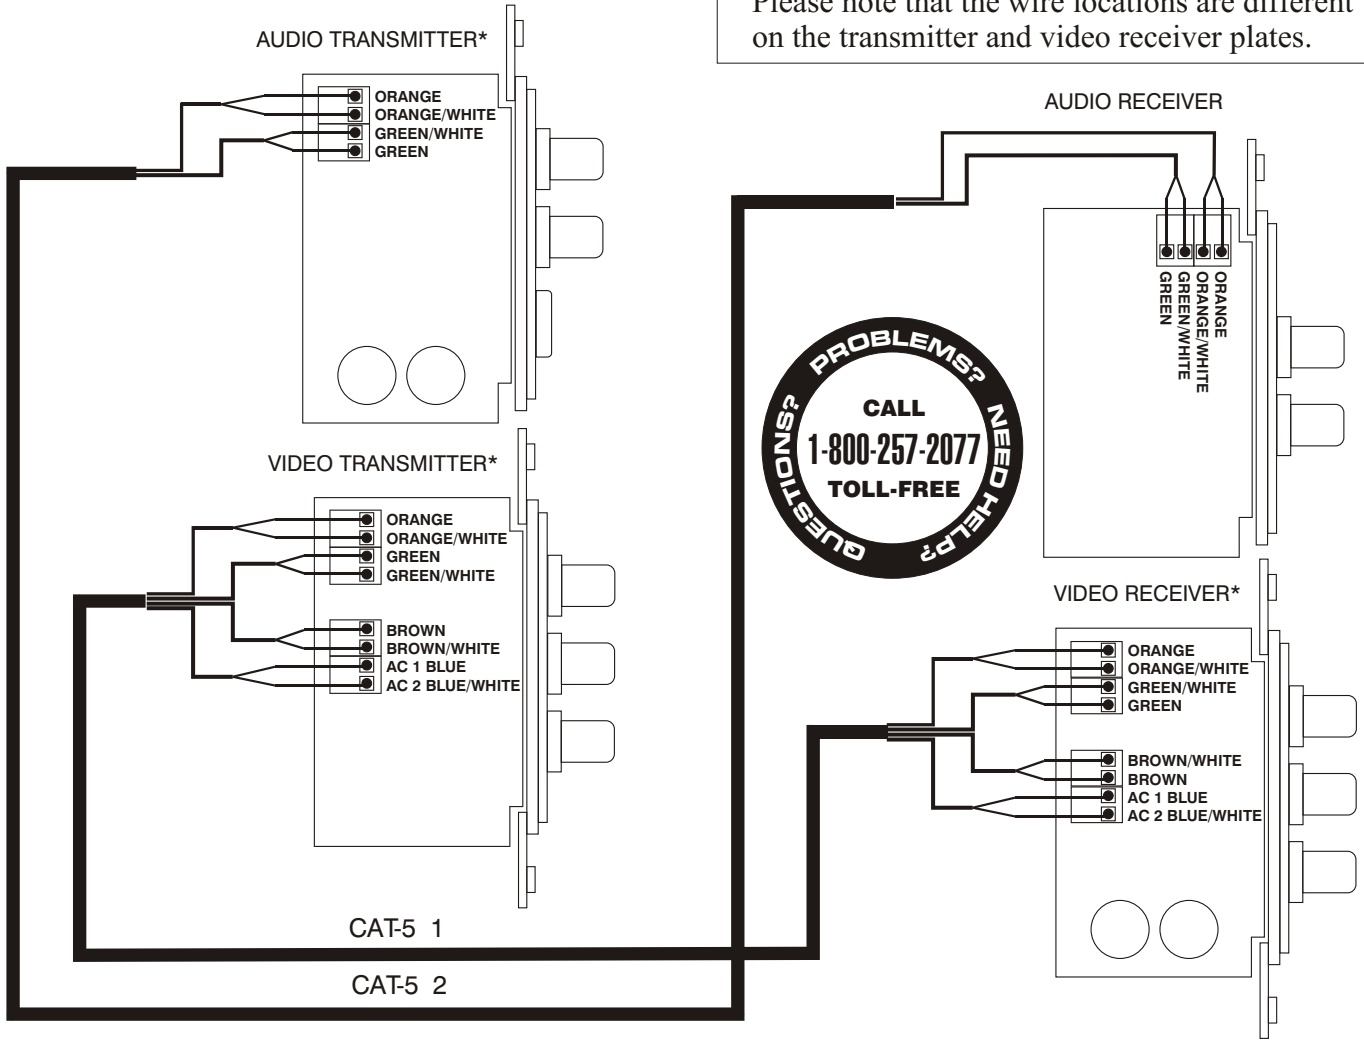

C5CVAK COMPONENT VIDEO KIT
WIRING CHART PATENT APPLIED FOR

***IMPORTANT**
 Please note that the wire locations are different on the transmitter and video receiver plates.

TYPICAL C5CVAK DRIVER PLATE APPLICATION