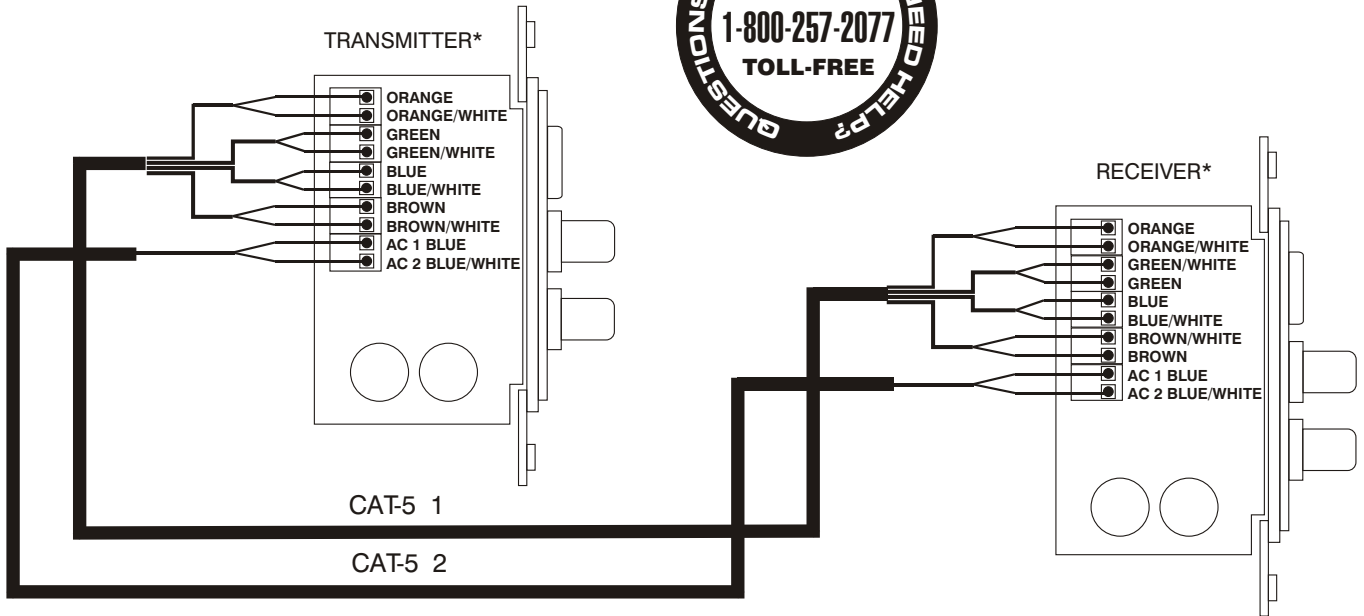

C5SVAK S-VIDEO/AUDIO KIT
WIRING CHART PATENT APPLIED FOR

***IMPORTANT**
 Please note that the wire locations are different on the transmitter and video receiver plates.

TYPICAL C5SVAK DRIVER PLATE APPLICATION