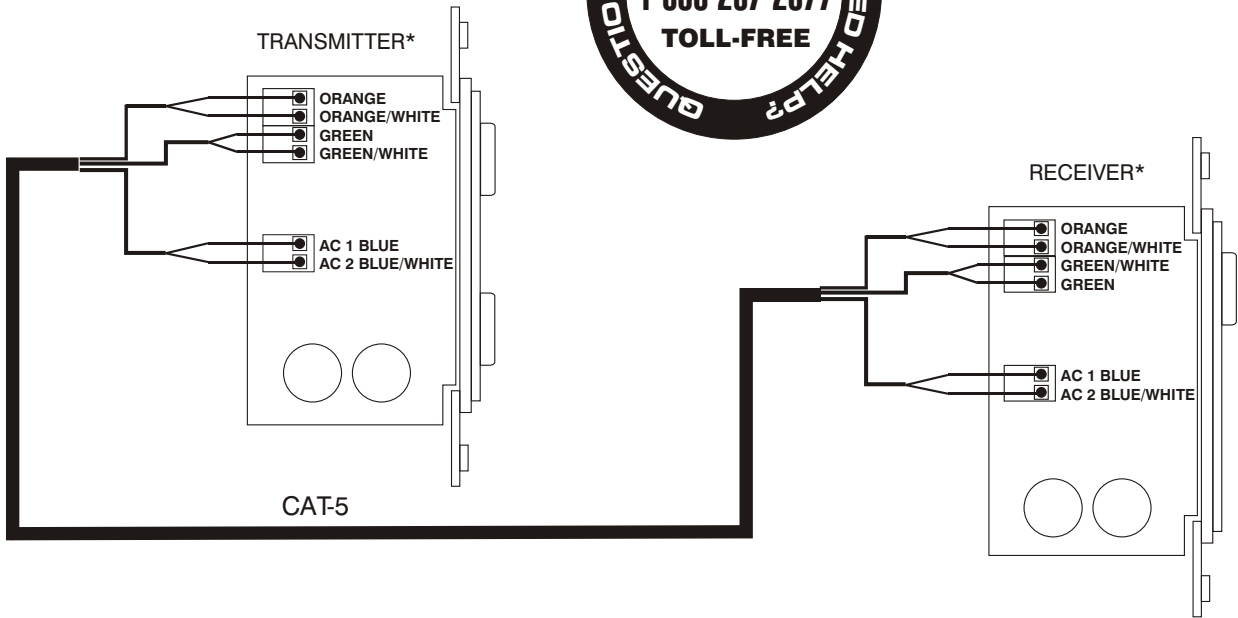

C5SVK S-VIDEO VIDEO KIT
WIRING CHART PATENT APPLIED FOR

***IMPORTANT**
 Please note that the wire locations are different on the transmitter and video receiver plates.

TYPICAL C5SVK DRIVER PLATE APPLICATION