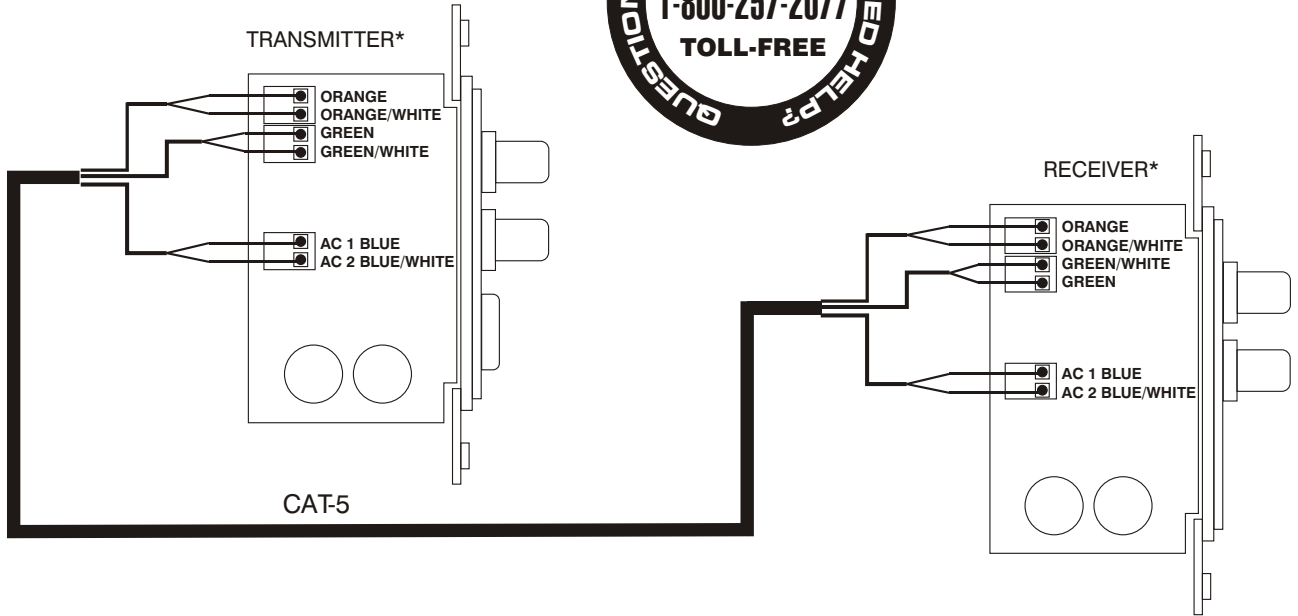

C5VDAK COMPOSITE VIDEO KIT
WIRING CHART PATENT APPLIED FOR

***IMPORTANT**
 Please note that the wire locations are different on the transmitter and video receiver plates.

TYPICAL C5VDAK DRIVER PLATE APPLICATION