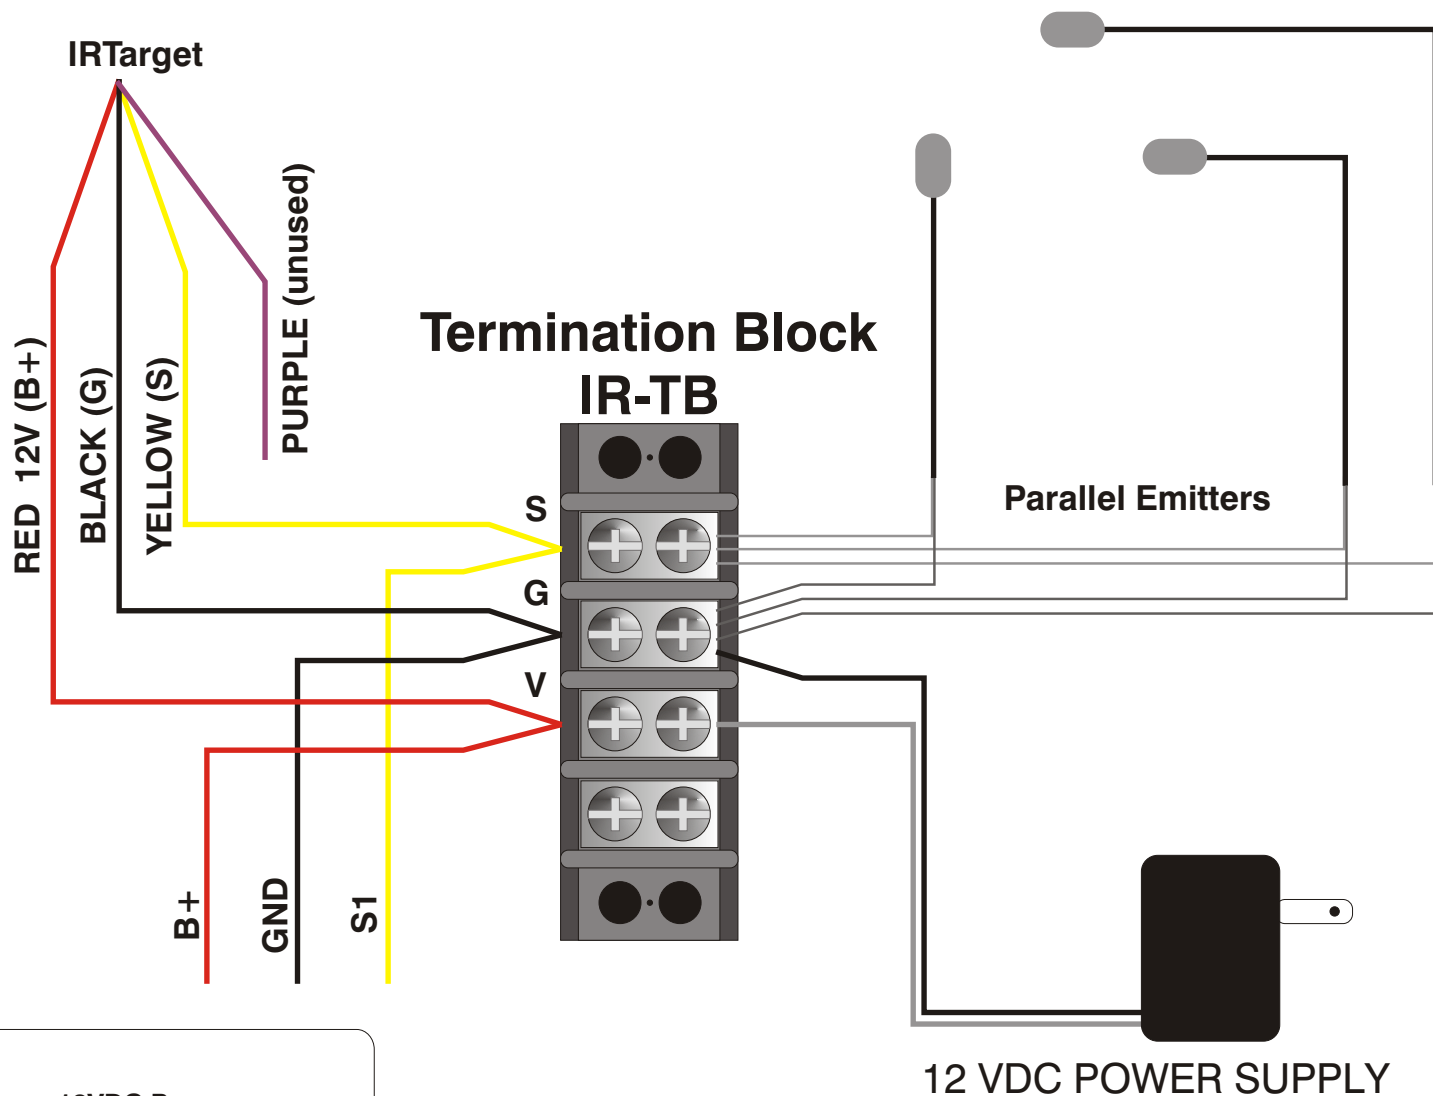

Hard Wire(HW)

WIRING	
RED	+12VDC Power
BLACK	Ground
YELLOW	Signal (HW)
PURPLE	Signal (chassis)
BLUE	System Status (SYSTAT)