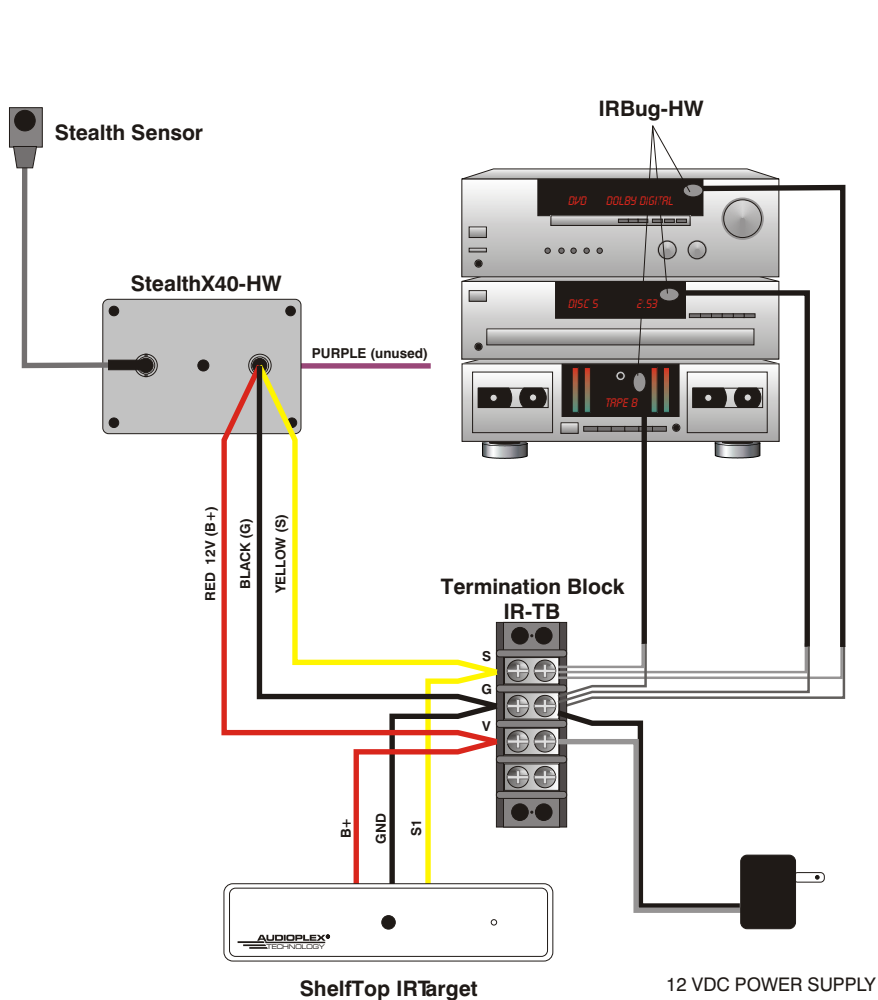

Hard Wire(HW) vs. Connecting Chassis (plug & play)

WIRING

RED	+12VDC Power
BLACK	Ground
YELLOW	Signal (HW)
PURPLE	Signal (chassis)
BLUE	System Status (SYSTAT)