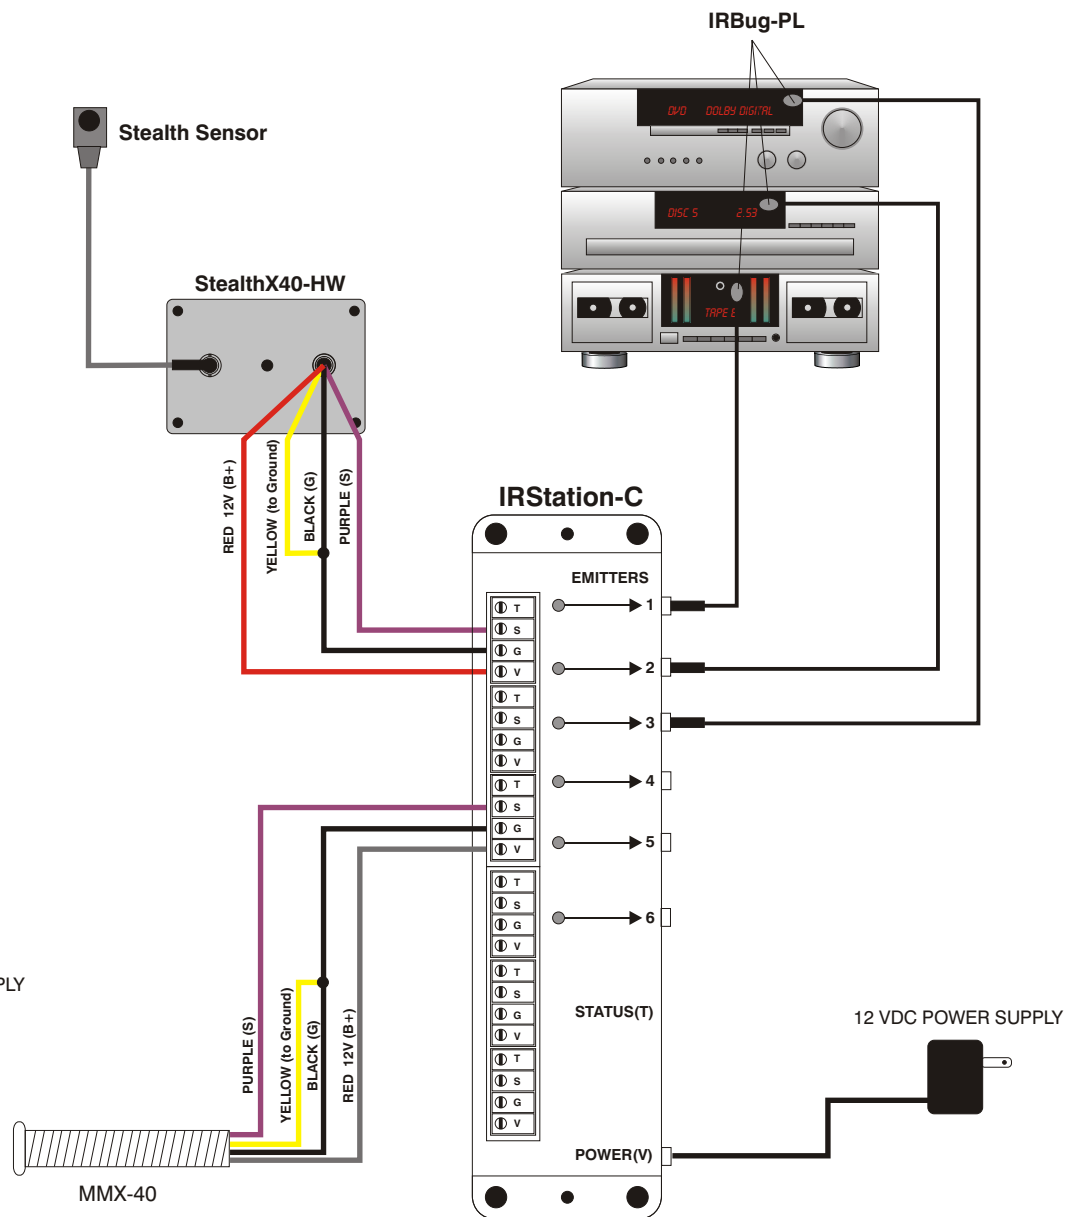

Hard Wire(HW) vs. Connecting Chassis (plug & play)

WIRING

RED	+12VDC Power
BLACK	Ground
YELLOW	Signal (HW)
PURPLE	Signal (chassis)
BLUE	System Status (SYSTAT)