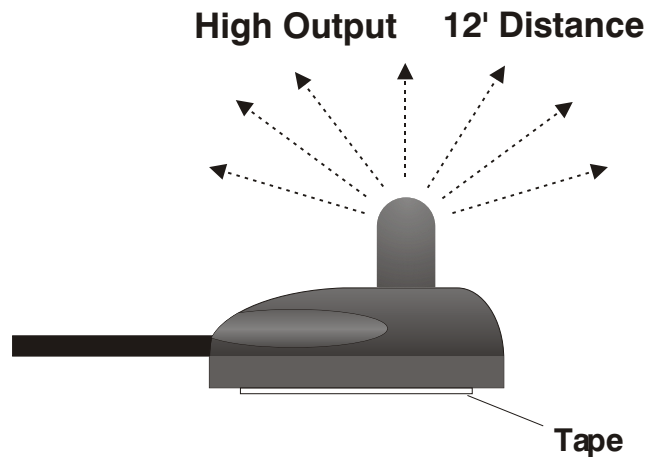

Emitters & IRPrism

IRBug[™]

Can be Ordered with IRPrisms

Hard Wire

Plug In

IRFlood[™]

Can be Ordered with IRPrisms

Hard Wire

Plug In

IRPrism[™]

Available Quantities

IRTarget	1 Prism
Package	3 Prisms
1RM-PKG	6 Prisms
IRPrism-10	10 Prisms

IRPrism is a highly reflective and multifaceted lens that gathers IR signals scattered by infrared emitters or a remote control and focuses them directly into the component's sensor.