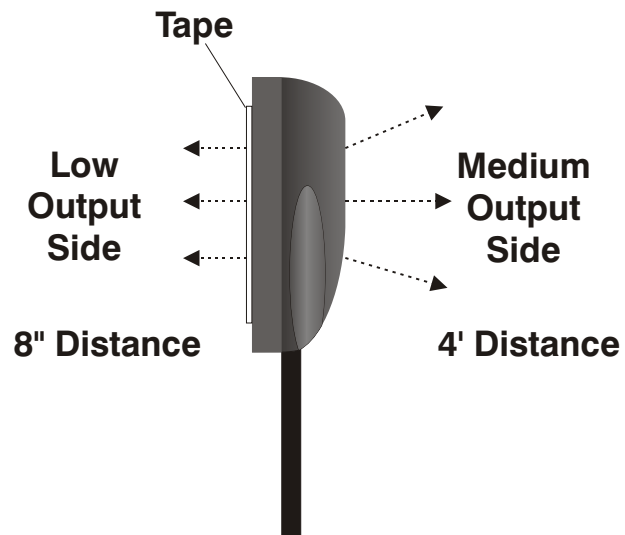

Emitters & IRPrism

IRBug[™]

Can be Ordered with IRPrisms

Hard Wire

Plug In

IRFlood[™]

Can be Ordered with IRPrisms

Hard Wire

Plug In

IRPrism[™]

Available Quantities

IRTarget	1 Prism
Package	3 Prisms
1RM-PKG	6 Prisms
IRPrism-10	10 Prisms

IRPrism is a highly reflective and multifaceted lens that gathers IR signals scattered by infrared emitters or a remote control and focuses them directly into the component's sensor.