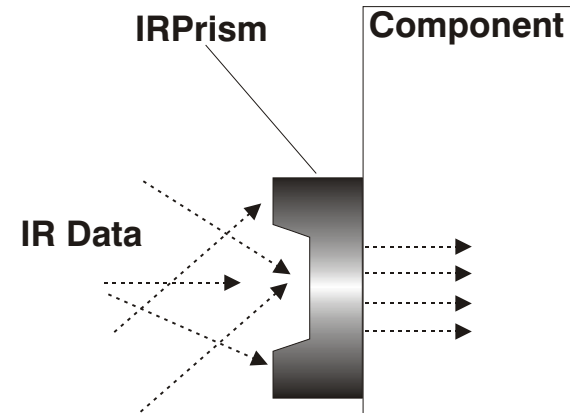

Emitters & IRPrism

IRBug[™]

Can be Ordered with IRPrisms

Hard Wire

Plug In

IRFlood[™]

Can be Ordered with IRPrisms

Hard Wire

Plug In

IRPrism[™]

Available Quantities

IRTarget	1 Prism
Package	3 Prisms
1RM-PKG	6 Prisms
IRPrism-10	10 Prisms

IRPrism is a highly reflective and multifaceted lens that gathers IR signals scattered by infrared emitters or a remote control and focuses them directly into the component's sensor.