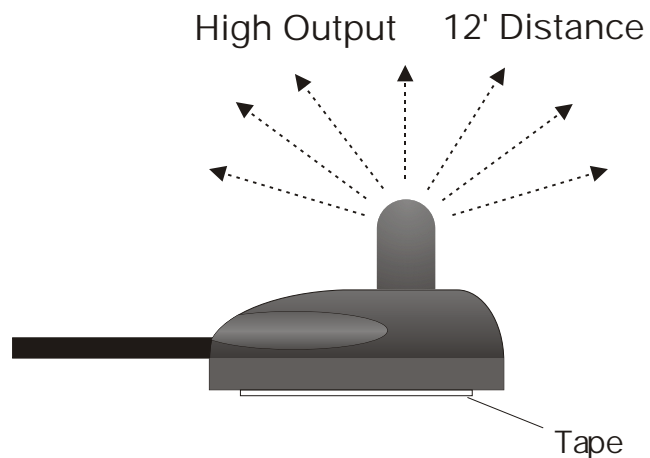

Emitters & IRPrism

IRBug[™]

Can be Ordered with IRPrisms

Hard Wire

Plug In

IRPrism[™]

Available Quantities

IRTarget	1 Prism
Package	3 Prisms
1RM-PKG	6 Prisms
IRPrism-10	10 Prisms

IRFlood[™]

Can be Ordered with IRPrisms

Hard Wire

Plug In

IRPrism is a highly reflective and multifaceted lens that gathers IR signals scattered by infrared emitters or a remote control and focuses them directly into the component's sensor.