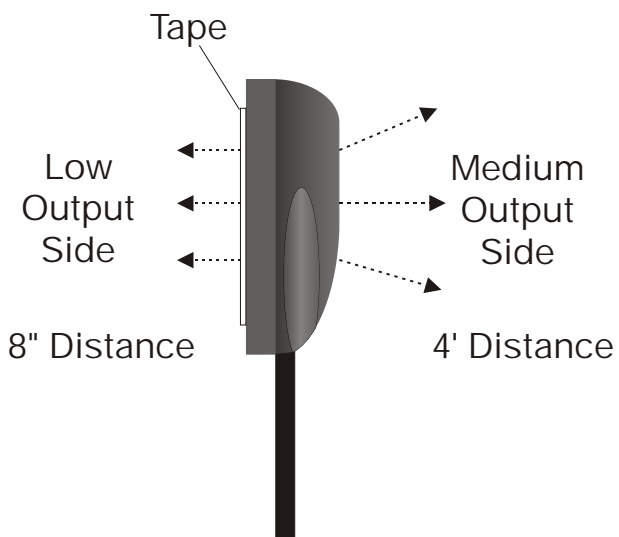

Emitters & IRPrism

IRBug[™]

Can be Ordered with IRPrisms

Hard Wire

Plug In

IRPrism[™]

Available Quantities

IRTarget	1 Prism
Package	3 Prisms
1RM-PKG	6 Prisms
IRPrism-10	10 Prisms

IRFlood[™]

Can be Ordered with IRPrisms

Hard Wire

Plug In

IRPrism is a highly reflective and multifaceted lens that gathers IR signals scattered by infrared emitters or a remote control and focuses them directly into the component's sensor.