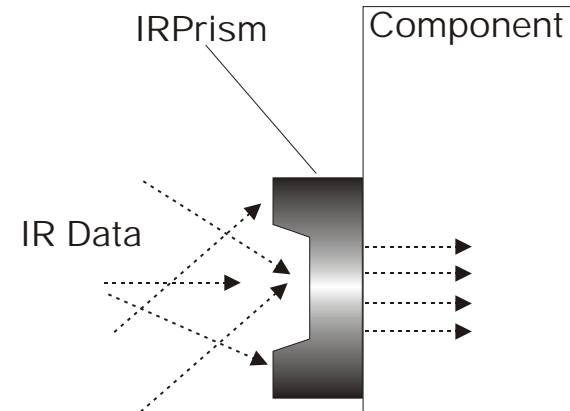

Emitters & IRPrism

IRBug[™]

Can be Ordered with IRPrisms

Hard Wire

Plug In

IRPrism[™]

Available Quantities

IRTarget	1 Prism
Package	3 Prisms
1RM-PKG	6 Prisms
IRPrism-10	10 Prisms

IRFlood[™]

Can be Ordered with IRPrisms

Hard Wire

Plug In

IRPrism is a highly reflective and multifaceted lens that gathers IR signals scattered by infrared emitters or a remote control and focuses them directly into the component's sensor.